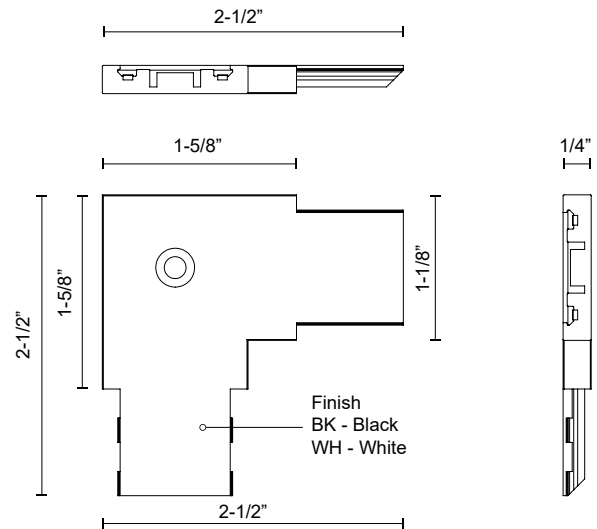

TRILO TRC989112

TRILO TRACK SYSTEM

PROJECT

TRC989112-BK
Black

TRC989112-WH
White

SPECIFICATION DETAILS

Fixture Dimensions	INSTALL DIMENSION - L1-5/8" x W1-5/8" x H1/4" TOTAL DIMENSION - L2-1/2" x W2-1/2" x H1/4"
Voltage	48V DC
Location	Dry
Mounting	Ceiling and Wall Mount All Orientation
Material	Polymeric Material + Copper
Paint Finish	BK02; WH02

* For custom options, consult factory for details.

* For warranty information, please visit www.kuzcolighting.com/warranty

DESCRIPTION

Transform your space effortlessly with Trilo's seamless connectors. Our slim connectors make wall-to-wall, ceiling-to-ceiling, or ceiling-to-wall configurations easy to create. Attach your track rail with ease for a versatile, dynamic lighting system that suits the needs of your space.