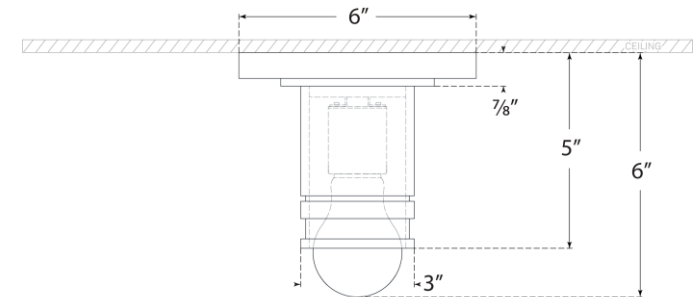

TEAR SHEET

Top Hat Mini Monopoint Flush Mount

Item # TOB 4360HAB

Designer: Thomas O'Brien

Height: 5"

Width: 2.75"

Canopy: 6" Round

Finishes: BZ, HAB, PN

Socket: E26 Keyless

Wattage: 15 LED A19

Weight: 4 Pounds

Front View

Bottom View