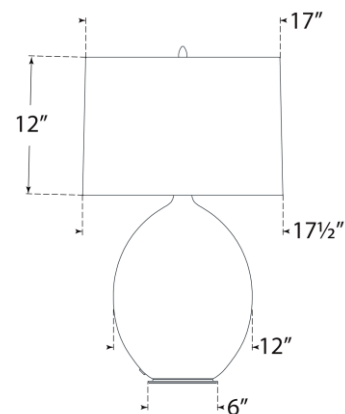

TEAR SHEET

Sao Paulo 29" Table Lamp

Item # TOB 3694CSA-L

Designer: Thomas O'Brien

Height: 29.25"

Width: 17.5"

Base: 6" x 8" Oval

Finishes: CIV, CRN, CSA

Shade Treatments: L

Shade Details: 17" x 17.5" x 12"

Socket: E26 Dimmer

Wattage: 15 LED A19

Weight: 32 Pounds

Note: UL Only | Reactive Ceramic Glazes Will Vary in Color and Texture

Top View

Side View

Front View