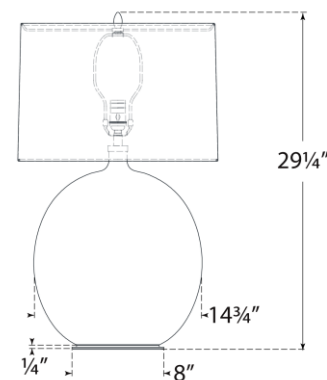

TEAR SHEET

Sao Paulo 29" Table Lamp

Item # TOB 3694CSA-L

Designer: Thomas O'Brien

Height: 29.25"

Width: 17.5"

Base: 6" x 8" Oval

Finishes: CIV, CRN, CSA

Shade Treatments: L

Shade Details: 17" x 17.5" x 12"

Socket: E26 Dimmer

Wattage: 15 LED A19

Weight: 32 Pounds

Note: UL Only | Reactive Ceramic Glazes Will Vary in Color and Texture

Top View

Side View