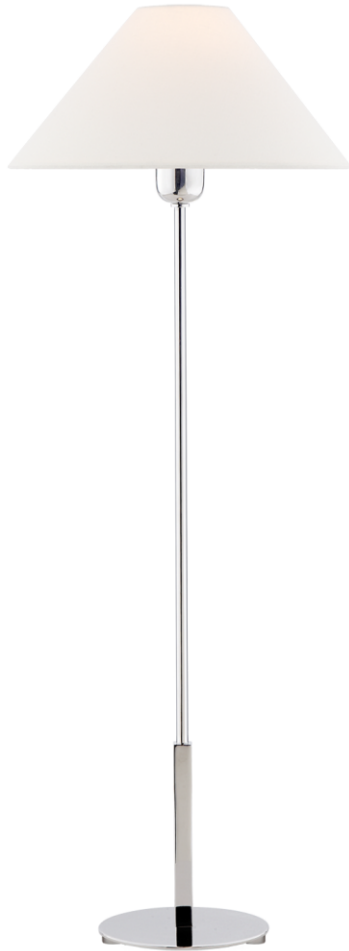

TEAR SHEET

Hackney Buffet Lamp

Item # SP 3023PN-L

Designer: J. Randall Powers

Height: 31.75"

Width: 11.75"

Base: 6" Round

Finishes: BZ, HAB, PN

Shade Treatments: L

Shade Details: 3" x 11.75" x 7"

Socket: E26 In-Line Switch

Wattage: 40 B11

Weight: 5 Pounds