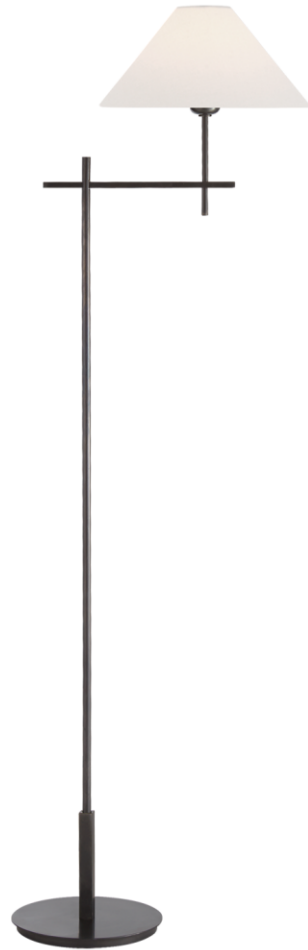

TEAR SHEET

Hackney Bridge Arm Floor Lamp

Item # SP 1023BZ-L

Designer: J. Randall Powers

Height: 52"

Width: 11.75"

Extension: 17"

Base: 8.5" Round

Finishes: BZ, HAB, PN

Shade Treatments: L

Shade Details: 3" x 11.75" x 7"

Socket: E26 Keyless w/ Foot Switch

Wattage: 40 B11

Weight: 13 Pounds