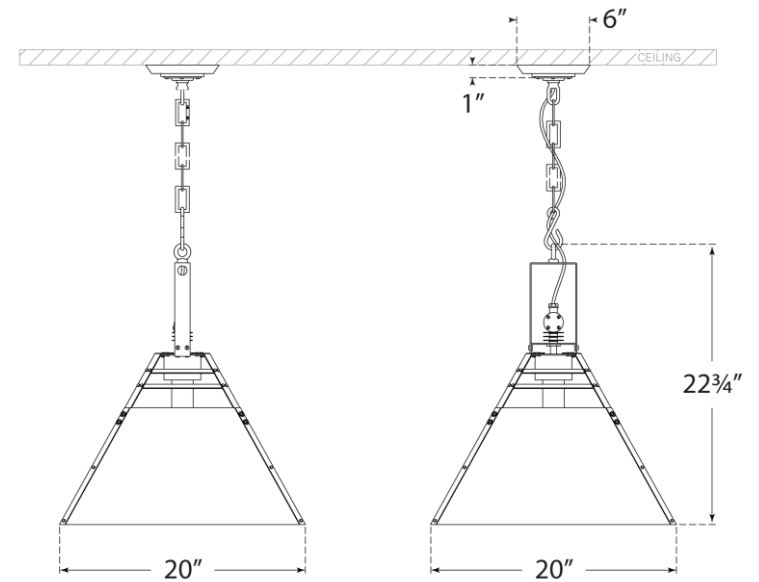

TEAR SHEET

Pierre Medium Pendant

Item # SK 5561PN/WHT

Designer: Suzanne Kasler

Height: 22.75"

Width: 20"

Canopy: 6" Square

Finishes: PN/WHT

Socket: E26 Keyless

Wattage: 100 A19

Weight: 11 Pounds

Side View

Front View