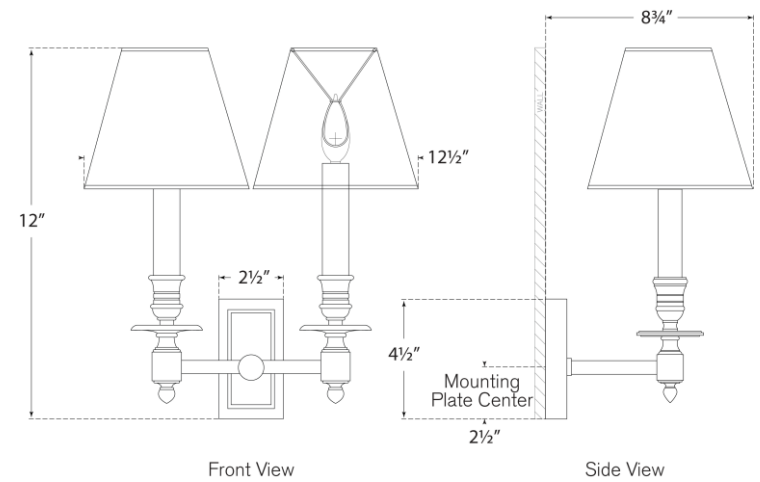

## French Double Library Sconce

Item # S 2212BZ-L

Designer: Visual Comfort

Height: 12"

Width: 12"

Extension: 8.75"

Backplate: 2.5" x 4.5" Rectangle

Finishes: AN, BZ, HAB, PN

Shade Treatments: L

Shade Details: 3" x 5" x 4"

Socket: 2 - E12 Candelabra

Wattage: 2 - 40 B11

Weight: 3 Pounds

Note: Requires Smaller Outlet Box

VISUAL COMFORT & Co.