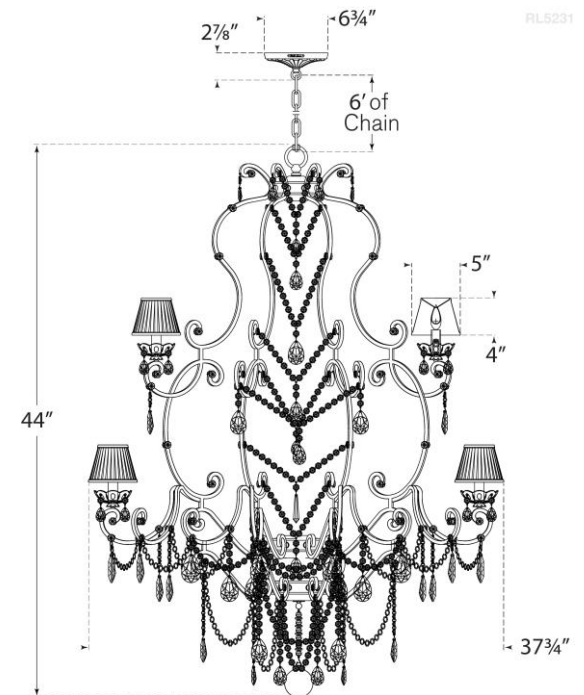

## Adrianna Medium Chandelier

Item # RL 5231ASL-S

Designer: Ralph Lauren

Height: 44"

Width: 37.75"

Canopy: 6.75" Round

Finishes: AG, ASL, GI

Shade Treatments: S

Shade Details: 3" x 5" x 4"

Socket: 18 - E12 Candelabra

Wattage: 18 - 40 B11

Weight: 71 Pounds

RL5231