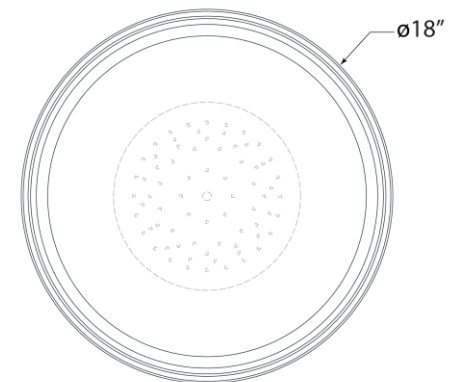

TEAR SHEET

Perren 18" Flush Mount

Item # RL 4721BZ

Designer: Ralph Lauren

Height: 6.25"

Width: 18"

Finishes: BZ, NB, PN

Glass Options: WG

Lightsource: Dedicated LED

Wattage: 36w (2800lm)

Weight: 31 Pounds

Side View

Bottom View