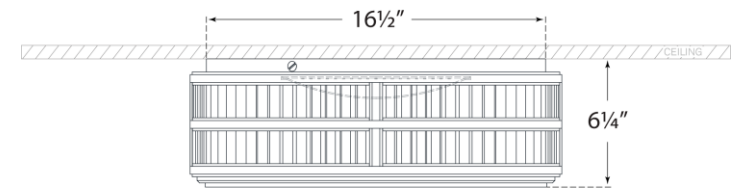

TEAR SHEET

Perren 18" Flush Mount

Item # RL 4721BZ

Designer: Ralph Lauren

Height: 6.25"

Width: 18"

Finishes: BZ, NB, PN

Glass Options: WG

Lightsource: Dedicated LED

Wattage: 36w (2800lm)

Weight: 31 Pounds

Side View

Bottom View