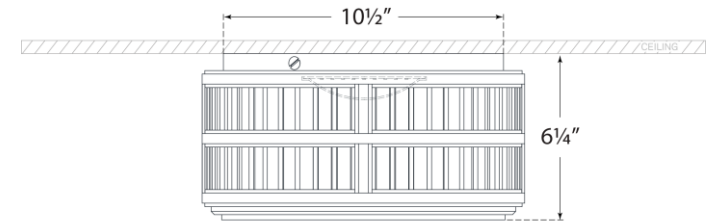

## Perren 12" Flush Mount

Item # RL 4720BZ

Designer: Ralph Lauren

Height: 6.25"

Width: 12"

Finishes: BZ, NB, PN

Glass Options: WG

Lightsource: Dedicated LED

Wattage: 18w (1500lm)

Weight: 17 Pounds

Side View

Bottom View