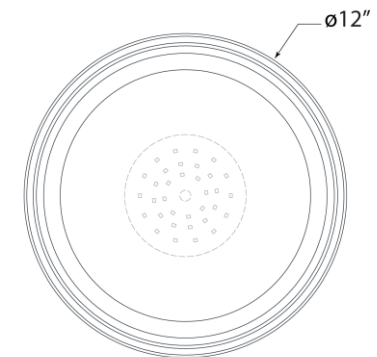

## Perren 12" Flush Mount

Item # RL 4720BZ

Designer: Ralph Lauren

Height: 6.25"

Width: 12"

Finishes: BZ, NB, PN

Glass Options: WG

Lightsource: Dedicated LED

Wattage: 18w (1500lm)

Weight: 17 Pounds

Side View

Bottom View