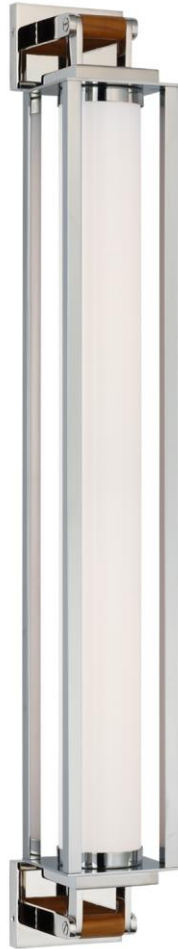

TEAR SHEET

Northport 32" Linear Sconce

Item # RL 2566PN/TK-WG

Designer: Ralph Lauren

Height: 32"

Width: 4"

Extension: 5.25"

Backplate: 3" x 4" Rectangle

Finishes: BZ/TK, NB/TK, PN/TK

Glass Options: WG

Lightsource: Dedicated LED

Wattage: 40w (3200lm)

Weight: 13 Pounds

Note: UL Only | Requires Smaller Outlet Box | Polished Nickel is Not Intended for Use Outdoors