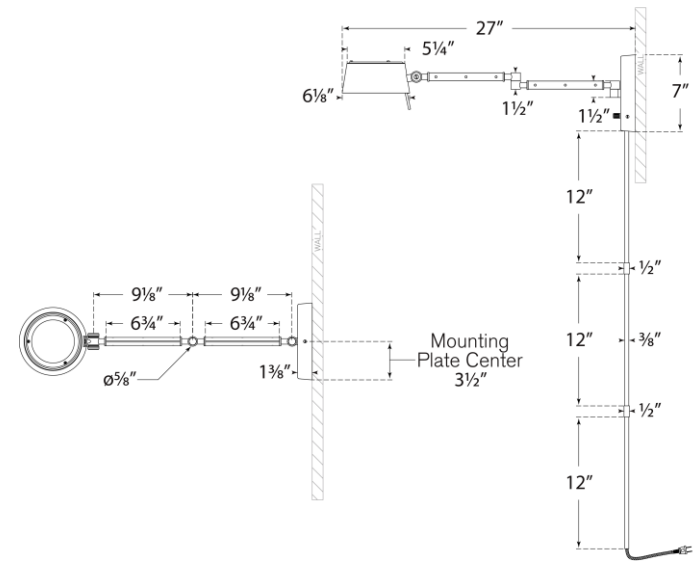

TEAR SHEET

Alaster Articulating Wall Light

Item # RL 2170PN/BKE

Designer: Ralph Lauren

Height: 7"

Width: 7" - 28.25"

Extension: 8.5" - 27"

Backplate: 7" Round

Finishes: NB/NRO, PN/BKE

Shade Treatments: NB, PN

Lightsource: Dedicated LED w/ Dimmer on Backplate

Wattage: 15w (1600lm)

Weight: 9 Pounds

Note: Cord Cover Included

Top View

Side View