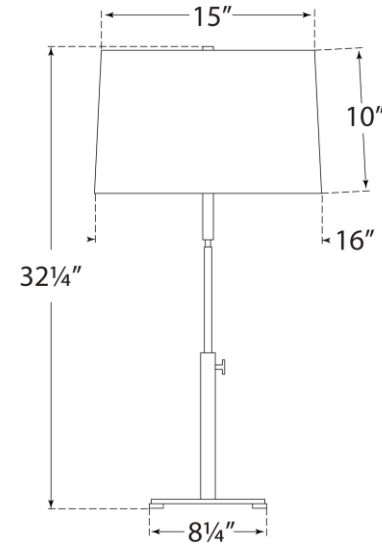

TEAR SHEET

Cadmus Large Adjustable Table Lamp

Item # RB 3110WI-L

Designer: Ray Booth

Height: 26.5" - 32.25"

Width: 16"

Base: 8.25" x 10" Rectangle

Finishes: AB, WI

Shade Treatments: L

Shade Details: 15" x 16" x 10"

Socket: E26 Dimmer

Wattage: 15 LED A19

Weight: 12 Pounds

Side View

Front View