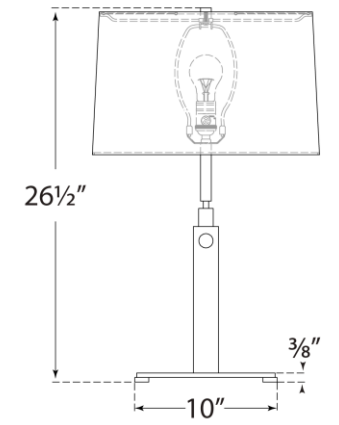

TEAR SHEET

Cadmus Large Adjustable Table Lamp

Item # RB 3110WI-L

Designer: Ray Booth

Height: 26.5" - 32.25"

Width: 16"

Base: 8.25" x 10" Rectangle

Finishes: AB, WI

Shade Treatments: L

Shade Details: 15" x 16" x 10"

Socket: E26 Dimmer

Wattage: 15 LED A19

Weight: 12 Pounds

Side View

Front View