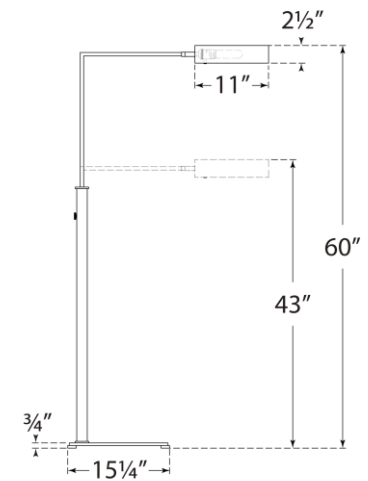

TEAR SHEET

Copse Medium Pharmacy Floor Lamp

Item # RB 1005PN/WA

Designer: Ray Booth

Height: 43" - 60"

Width: 10.75"

Extension: 30"

Base: 10.75" x 15.25" Rectangle

Finishes: AB/DW, BZ/DW, PN/WA

Socket: E26 Dimmer

Wattage: 6.5 LED B11

Weight: 24 Pounds

Top View

Side View

Front View