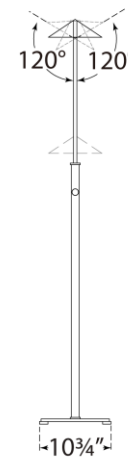

TEAR SHEET

Copse Medium Pharmacy Floor Lamp

Item # RB 1005PN/WA

Designer: Ray Booth

Height: 43" - 60"

Width: 10.75"

Extension: 30"

Base: 10.75" x 15.25" Rectangle

Finishes: AB/DW, BZ/DW, PN/WA

Socket: E26 Dimmer

Wattage: 6.5 LED B11

Weight: 24 Pounds

Top View

Side View

Front View