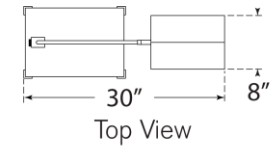

TEAR SHEET

Copse Medium Pharmacy Floor Lamp

Item # RB 1005PN/WA

Designer: Ray Booth

Height: 43" - 60"

Width: 10.75"

Extension: 30"

Base: 10.75" x 15.25" Rectangle

Finishes: AB/DW, BZ/DW, PN/WA

Socket: E26 Dimmer

Wattage: 6.5 LED B11

Weight: 24 Pounds

Top View

Side View

Front View