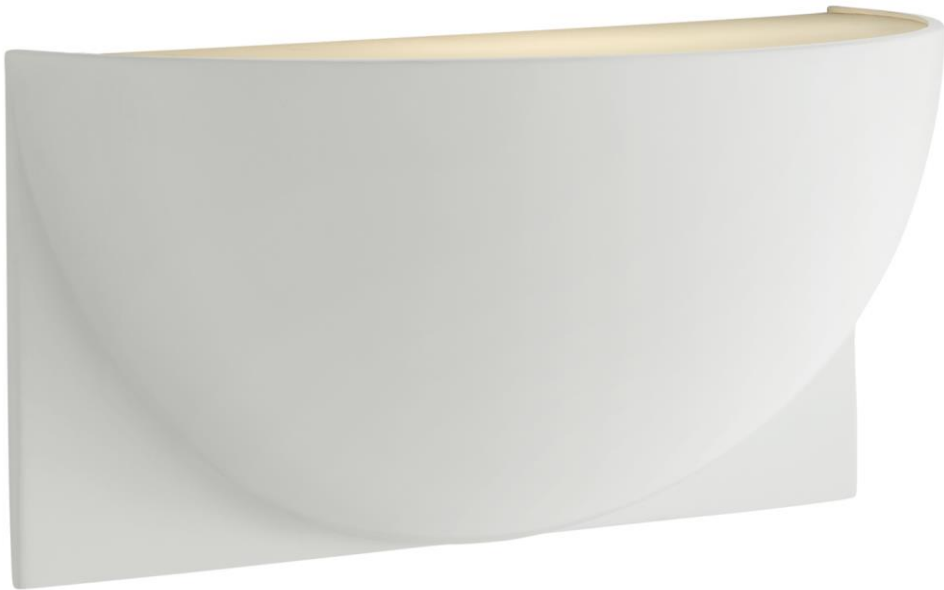

TEAR SHEET

Quarter Sphere Small Up Light

Item # PB 2070WHT-FG

Designer: Peter Bristol

Height: 5"

Width: 10"

Extension: 5"

Backplate: 5" x 10" Rectangle

Finishes: MBK, NB, PN, WHT

Glass Options: FG

Lightsource: Dedicated LED

Wattage: 12w (1000lm)

Weight: 4 Pounds

Top View

Mounting Plate