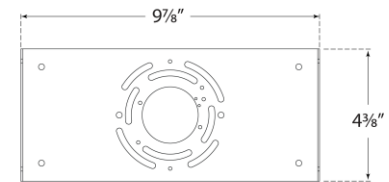

TEAR SHEET

Quarter Sphere Small Up Light

Item # PB 2070WHT-FG

Designer: Peter Bristol

Height: 5"

Width: 10"

Extension: 5"

Backplate: 5" x 10" Rectangle

Finishes: MBK, NB, PN, WHT

Glass Options: FG

Lightsource: Dedicated LED

Wattage: 12w (1000lm)

Weight: 4 Pounds

Top View

Mounting Plate