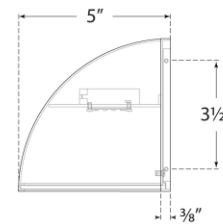

TEAR SHEET

Quarter Sphere Small Up Light

Item # PB 2070WHT-FG

Designer: Peter Bristol

Height: 5"

Width: 10"

Extension: 5"

Backplate: 5" x 10" Rectangle

Finishes: MBK, NB, PN, WHT

Glass Options: FG

Lightsource: Dedicated LED

Wattage: 12w (1000lm)

Weight: 4 Pounds

Top View

Mounting Plate