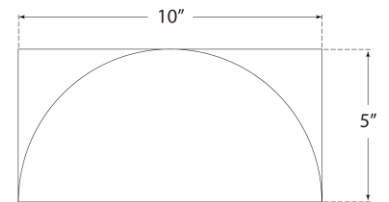

TEAR SHEET

Quarter Sphere Small Up Light

Item # PB 2070WHT-FG

Designer: Peter Bristol

Height: 5"

Width: 10"

Extension: 5"

Backplate: 5" x 10" Rectangle

Finishes: MBK, NB, PN, WHT

Glass Options: FG

Lightsource: Dedicated LED

Wattage: 12w (1000lm)

Weight: 4 Pounds

Top View

Mounting Plate