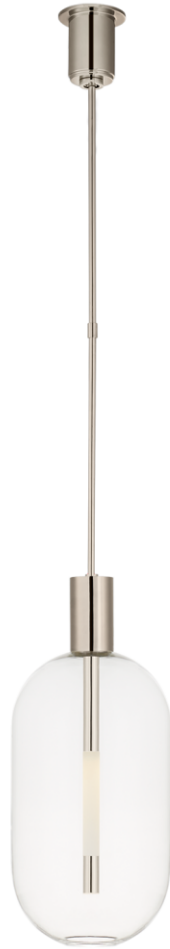

# TEAR SHEET

## Nye Tall Pendant

Item # KW 5132PN

Designer: Kelly Wearstler

O/A Height: 62.75"

Fixture Height: 25"

Min. Custom Height: 36"

Width: 11"

Canopy: 4.5" Round

Finishes: AB, BZ, PN

Glass Options: CG

Lightsource: Dedicated LED

Wattage: 15w (1200lm)

Weight: 10 Pounds

Note: Custom Height Available