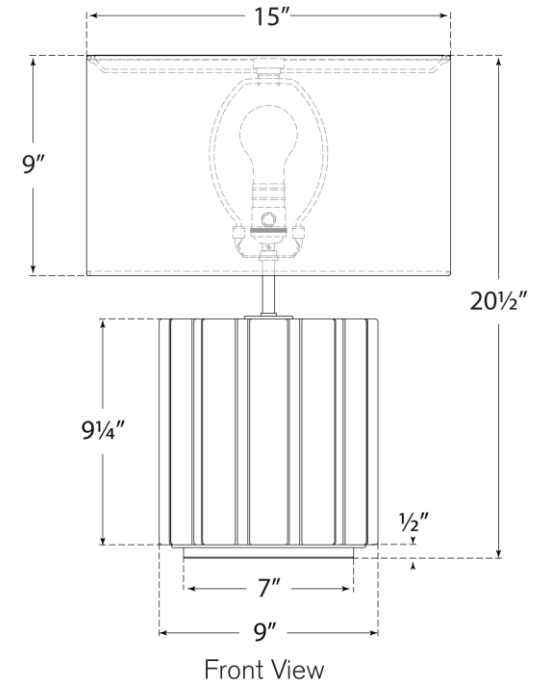

TEAR SHEET

Scioto Medium Table Lamp

Item # KW 3210TCT-L

Designer: Kelly Wearstler

Height: 20.5"

Width: 15"

Base: 7" Round

Finishes: OYS, TCT

Shade Treatments: L

Shade Details: 15" x 15" x 9"

Socket: E26 Dimmer

Wattage: 15 LED A19

Weight: 22 Pounds

Top View

Front View