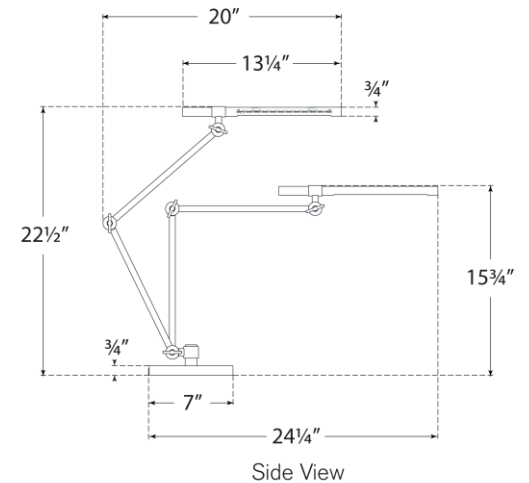

TEAR SHEET

Heron Large Desk Lamp

Item # IKF 3506PN/BLK

Designer: Ian K. Fowler

Height: 15.75" - 22.5"

Width: 7"

Extension: 20" - 24.25"

Base: 7" Round

Finishes: HAB/BLK, PN/BLK

Lightsource: Dedicated LED w/ Touch Dimmer on Back of Shade

Wattage: 10w (800lm)

Weight: 9 Pounds

Side View

Side View

Top View