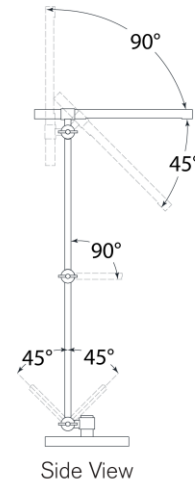

TEAR SHEET

Heron Large Desk Lamp

Item # IKF 3506PN/BLK

Designer: Ian K. Fowler

Height: 15.75" - 22.5"

Width: 7"

Extension: 20" - 24.25"

Base: 7" Round

Finishes: HAB/BLK, PN/BLK

Lightsource: Dedicated LED w/ Touch Dimmer on Back of Shade

Wattage: 10w (800lm)

Weight: 9 Pounds

Side View

Side View

Top View