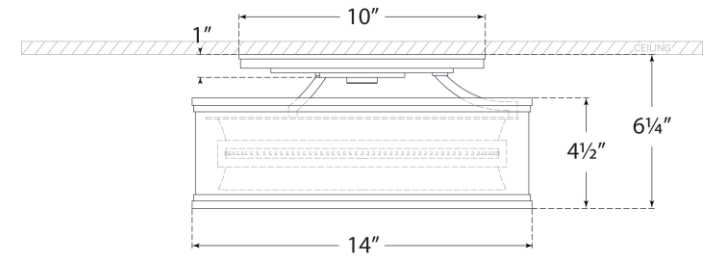

TEAR SHEET

Connery 14" Flush Mount

Item # CHC 4611BZ

Designer: Chapman & Myers

Height: 6.25"

Width: 14"

Canopy: 10" Round

Finishes: AB, BZ, PN, WHT/AB

Lightsource: Dedicated LED

Wattage: 18w (1500lm)

Weight: 11 Pounds

Front View

Bottom View