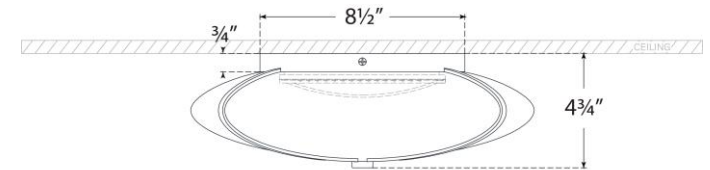

TEAR SHEET

Fondant 14" Flush Mount

Item # CD 4006SB-WG

Designer: Champalimaud

Height: 4.75"

Width: 14.25"

Canopy: 8.5" Square

Finishes: GM, PN, SB

Glass Options: WG

Lightsource: Dedicated LED

Wattage: 18w (2100lm)

Weight: 9 Pounds

Front View

Bottom View