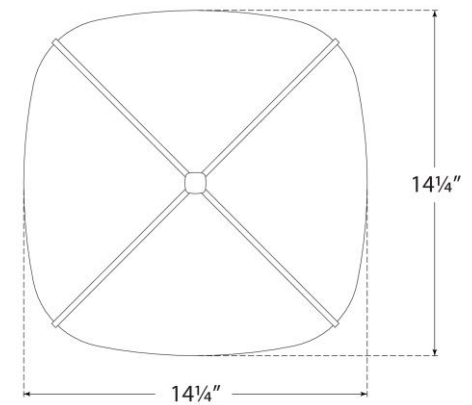

TEAR SHEET

Fondant 14" Flush Mount

Item # CD 4006SB-WG

Designer: Champalimaud

Height: 4.75"

Width: 14.25"

Canopy: 8.5" Square

Finishes: GM, PN, SB

Glass Options: WG

Lightsource: Dedicated LED

Wattage: 18w (2100lm)

Weight: 9 Pounds

Front View

Bottom View