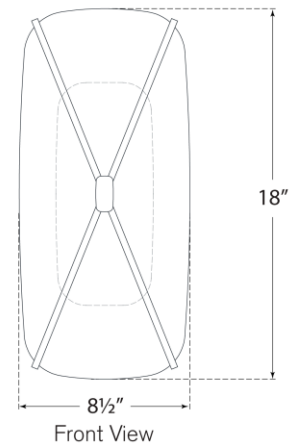

TEAR SHEET

Fondant 18" Linear Bath Sconce

Item # CD 2006GM-WG

Designer: Champalimaud

Height: 18"

Width: 8.5"

Extension: 5.5"

Backplate: 4.75" x 10.75" Rectangle

Finishes: GM, PN, SB

Glass Options: WG

Lightsource: Dedicated LED

Wattage: 18w (2100lm)

Weight: 8 Pounds

Top View

Side View

Front View