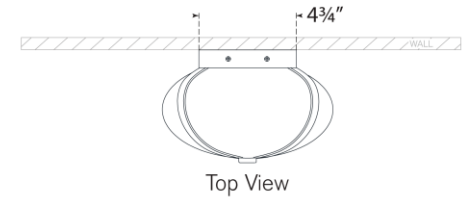

TEAR SHEET

Fondant 18" Linear Bath Sconce

Item # CD 2006GM-WG

Designer: Champalimaud

Height: 18"

Width: 8.5"

Extension: 5.5"

Backplate: 4.75" x 10.75" Rectangle

Finishes: GM, PN, SB

Glass Options: WG

Lightsource: Dedicated LED

Wattage: 18w (2100lm)

Weight: 8 Pounds

Top View

Side View

Front View