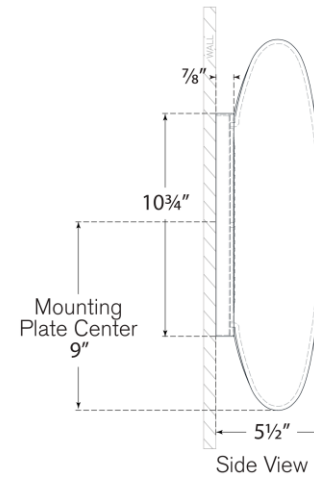

TEAR SHEET

Fondant 18" Linear Bath Sconce

Item # CD 2006GM-WG

Designer: Champalimaud

Height: 18"

Width: 8.5"

Extension: 5.5"

Backplate: 4.75" x 10.75" Rectangle

Finishes: GM, PN, SB

Glass Options: WG

Lightsource: Dedicated LED

Wattage: 18w (2100lm)

Weight: 8 Pounds

Top View

Side View

Front View