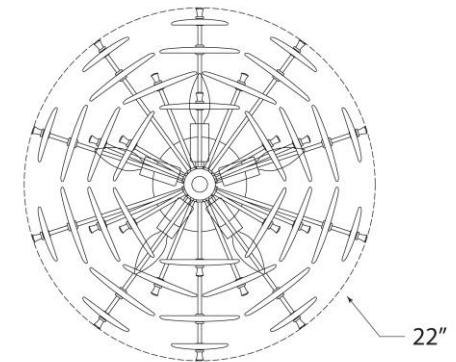

TEAR SHEET

Loire Large Tiered Flush Mount

Item # ARN 4451G-WSG

Designer: AERIN

Height: 12"

Width: 21"

Canopy: 4.25" Round

Finishes: G, PN

Glass Options: CSG, WSG

Socket: 5 - E12 Candelabra

Wattage: 5 - 5.5 LED C11

Weight: 16 Pounds

Front View

Bottom View