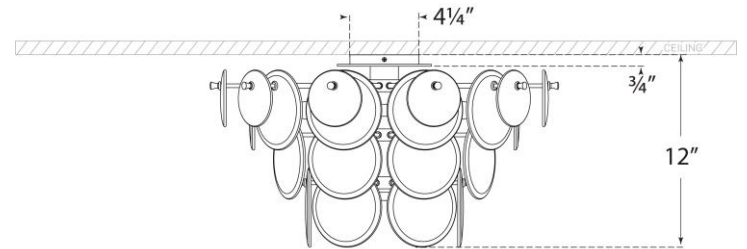

TEAR SHEET

Loire Large Tiered Flush Mount

Item # ARN 4451G-WSG

Designer: AERIN

Height: 12"

Width: 21"

Canopy: 4.25" Round

Finishes: G, PN

Glass Options: CSG, WSG

Socket: 5 - E12 Candelabra

Wattage: 5 - 5.5 LED C11

Weight: 16 Pounds

Front View

Bottom View