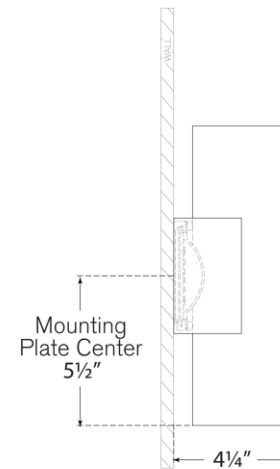

TEAR SHEET

Nella Small Cylinder Sconce

Item # ARN 2440HAB/PW

Designer: AERIN

Height: 11"

Width: 4.25"

Extension: 4.25"

Backplate: 4.25" Square

Finishes: BLK, HAB/BLK, HAB/PW

Lightsource: Dedicated LED

Wattage: 15w (1300lm)

Weight: 3 Pounds

Top View

Side View

Front View