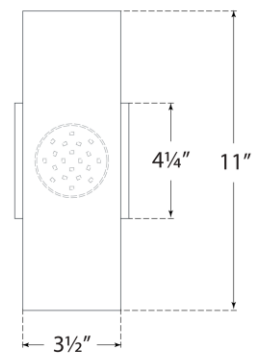

TEAR SHEET

Nella Small Cylinder Sconce

Item # ARN 2440HAB/PW

Designer: AERIN

Height: 11"

Width: 4.25"

Extension: 4.25"

Backplate: 4.25" Square

Finishes: BLK, HAB/BLK, HAB/PW

Lightsource: Dedicated LED

Wattage: 15w (1300lm)

Weight: 3 Pounds

Top View

Side View

Front View