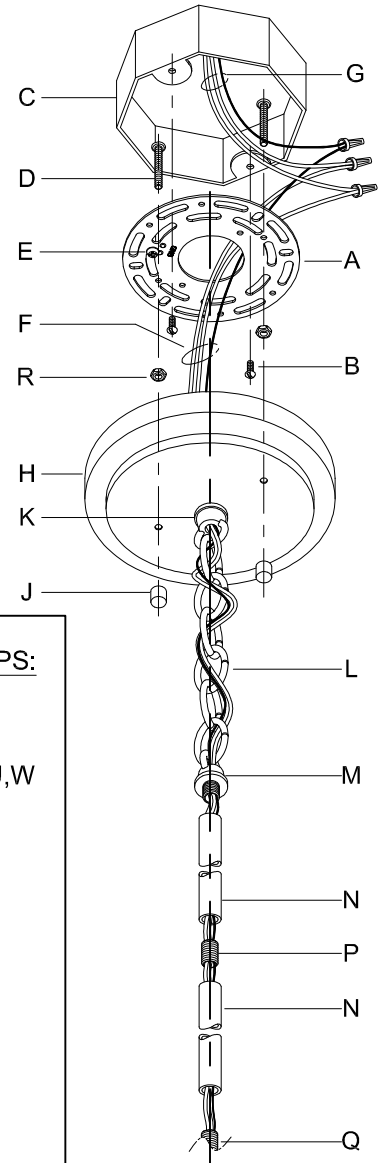

CAUTION: Read instructions carefully and turn electricity off at main circuit breaker panel before beginning installation.

500061

WARNING - If any Special Control Devices are used with this Fixture, Follow the Instructions Carefully to assure full compliance with N.E.C. requirements. If there are any questions, contact a Qualified Electrical Contractor.

CANOPY MOUNTING & WIRE CONNECTION ASSEMBLY STEPS:

Attach (N), (P) to achieve overall desired length.
 Joignez (N), (P) pour obtenir la longueur voulue.
 Una (N), (P) para lograr la longitud deseada.

1. D,E → A
2. B,A → C
3. F → P,N,M
4. N → Q
5. M → N
6. L → M,K
7. F → L,K,H
8. F → G
9. H,J → D

FIXTURE ASSEMBLY STEPS:

1. T → S
2. V → U,W

B, C, G & T
 (NOT FURNISHED)
 (NON FOURNIE)
 (NO INCLUIDA)

Instructions d'Assemblage et Installation

MISE EN GARDE: Lire les instructions avec soin et couper le courant au disjoncteur central avant de commencer l'installation.