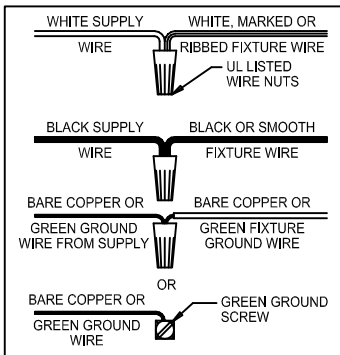

CAUTION: Read instructions carefully and turn electricity off at main circuit breaker panel before beginning installation.

500061

*****

WARNING - If any Special Control Devices are used with this Fixture, Follow the Instructions Carefully to assure full compliance with N.E.C. requirements. If there are any questions, contact a Qualified Electrical Contractor.

CAUTION - All glass is fragile, use care when handling Glass component(s) and or Lamp(s).

WARNING - This product contains chemicals known to the State of California to cause cancer, birth defects and /or other reproductive harm. Thoroughly wash hands after installing, handling, cleaning, or otherwise touching this product.

*****

CANOPY MOUNTING & WIRE CONNECTION ASSEMBLY STEPS:

Attach (N), (P) to achieve overall desired length.
Joignez (N), (P) pour obtenir la longueur voulue.
Una (N), (P) para lograr la longitud deseada.