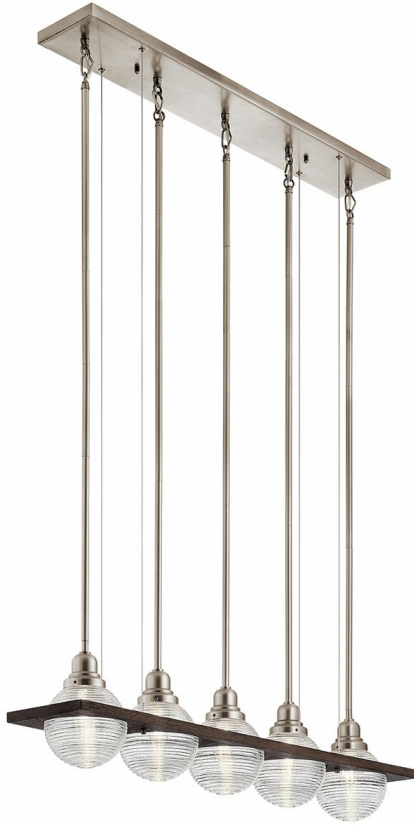

**Potomi Collection**  
**Potomi 5 Light Linear Chandelier CLP**  
 44372CLP (Classic Pewter)

Project Name: \_\_\_\_\_  
 Location: \_\_\_\_\_  
 Type: \_\_\_\_\_  
 Qty: \_\_\_\_\_  
 Comments: \_\_\_\_\_

|                   |              |
|-------------------|--------------|
| Base Backplate    | 31.75 X 5.00 |
| Chain/Stem Length | 36.00"       |
| Weight            | 18.00 LBS    |

**Specifications**

|                      |                  |
|----------------------|------------------|
| Material             | Steel            |
| Diffuser Description | Clear Horizontal |

**Electrical**

|         |       |
|---------|-------|
| Voltage | 120 V |
|---------|-------|

**Dimensions**

|                |        |
|----------------|--------|
| Height         | 8.25"  |
| Overall Height | 46.00" |
| Length         | 36.00" |
| Width          | 7.00"  |

**Alternate Lamps**