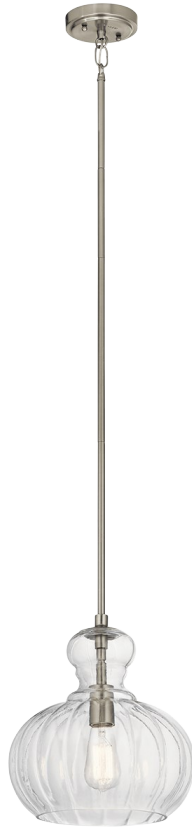

Rivera Collection
 Riviera 1 Light Pendant NI
 43955NI (Brushed Nickel)

Project Name: _____
 Location: _____
 Type: _____
 Qty: _____
 Comments: _____

Ordering Information

Product ID	43955NI
Finish	Brushed Nickel
Available Finishes	NI, OZ
Collection	Rivera Collection

Dimensions

Base Backplate	4.75 DIA
Chain/Stem Length	36.00"
Weight	6.00 LBS

Specifications

Material	Glass
Diffuser Description	Clear Ribbed

Electrical

Voltage	120 V
Lead Wire Length	66.00"

Qualifications

Safety Rated	Dry
Warranty	www.kichler.com/warranty

Primary Lamping

Light Source	Incandescent
Lamp Included	Not Included
# of Bulbs/LED Modules	1
Socket Wire	105
Socket Type	Medium
Lamp Type	A19

Dimensions

Height	13.00"
Overall Height	51.00"
Width	11.50"

Alternate Lamps

Lamp Included	Bulb Listing	Light Source	Max Wattage/Range	Bulb Product ID	Dimming
No	Alternate	INCA	60W	4071CLR	