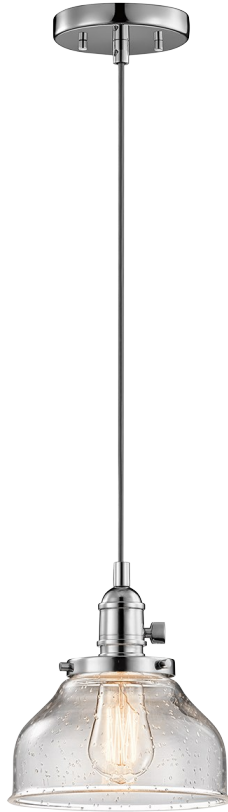

**Avery Collection**  
**Avery 1 Light Mini Pendant CH**  
 43850CH (Chrome)

Project Name: \_\_\_\_\_  
 Location: \_\_\_\_\_  
 Type: \_\_\_\_\_  
 Qty: \_\_\_\_\_  
 Comments: \_\_\_\_\_

**Ordering Information**

Product ID	43850CH
Finish	Chrome
Available Finishes	CH, NI, OZ
Collection	Avery Collection

**Dimensions**

Base Backplate	5.00 DIA
Weight	2.00 LBS

**Specifications**

Material	Glass
Diffuser Description	Clear Seeded

**Electrical**

Voltage	120 V
---------	-------

**Qualifications**

Safety Rated	Dry
Warranty	<a href="http://www.kichler.com/warranty">www.kichler.com/warranty</a>

**Primary Lamping**

Light Source	Incandescent
Lamp Included	Not Included
# of Bulbs/LED Modules	1
Max or Nominal Watt	100W
Socket Wire	105
Socket Type	Medium
Lamp Type	A19

**Dimensions**

Height	8.50"
Overall Height	125.00"
Width	8.00"

**Alternate Lamps**

Lamp Included	Bulb Listing	Light Source	Max Wattage/Range	Bulb Product ID	Dimming
No	Alternate	INCA	100W		