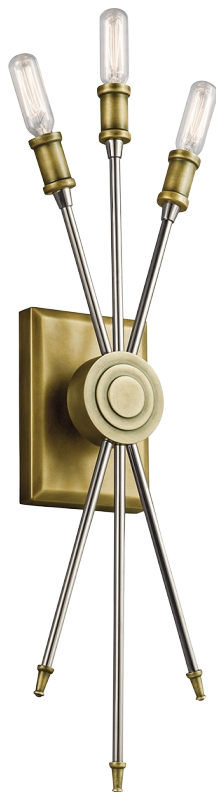

Doncaster Collection
Doncaster 3 Light Wall Sconce - NBR
 42203NBR (Natural Brass)

Project Name: _____
 Location: _____
 Type: _____
 Qty: _____
 Comments: _____

Ordering Information

Product ID	42203NBR
Finish	Natural Brass
Collection	Doncaster Collection

Dimensions

Extension	3.25"
Height from center of Wall opening	10.50"
Base Backplate	4.50 X 6.50
Weight	2.00 LBS

Specifications

Material	Steel
----------	-------

Electrical

Voltage	120V
---------	------

Qualifications

Safety Rated	Damp
ADA Compliant	Yes
Warranty	www.kichler.com/warranty

Installation

Install Glass Up or Down	Yes
--------------------------	-----

Primary Lamping

Light Source	Incandescent
Lamp Included	Not Included
# of Bulbs/LED Modules	3
Max or Nominal Watt	40W
Socket Wire	105
Socket Type	Candelabra
Lamp Type	T
Bulb Product ID	5971CLR

Dimensions

Height	23.00"
Width	6.25"

Alternate Lamps

Lamp Included	Bulb Listing	Light Source	Max Wattage/Range	Bulb Product ID	Dimming
No	Alternate	INCA	60W	4064CLR	