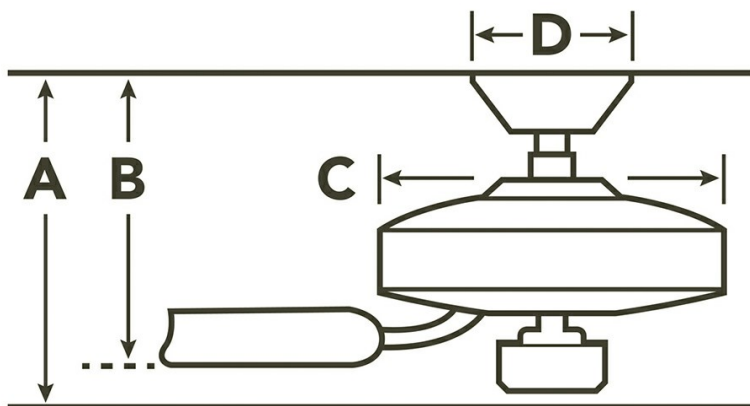

Primary Control System	
Remote Included	Yes
Wall Control Included	No
Low Ceiling Adaptable	No
Lead Wire Length	78.00"
Motor Size	188MM X 25MM
Motor Type	AC

Downlight

Downlight Bulb Included	Included
Watts	76/50/27
Downlight Option	Yes
Glass Description	Etched Cased Opal

Dimensions

Downrod	A	B	C	D
1.00 OD X 6.00	15.00	13.00	13.75	6.30
1.00 OD X 12.00	21.00	19.00	13.75	6.30

Available Finishes

Finish	Fixture	Glass	Blade 1	Blade 2
--------	---------	-------	---------	---------