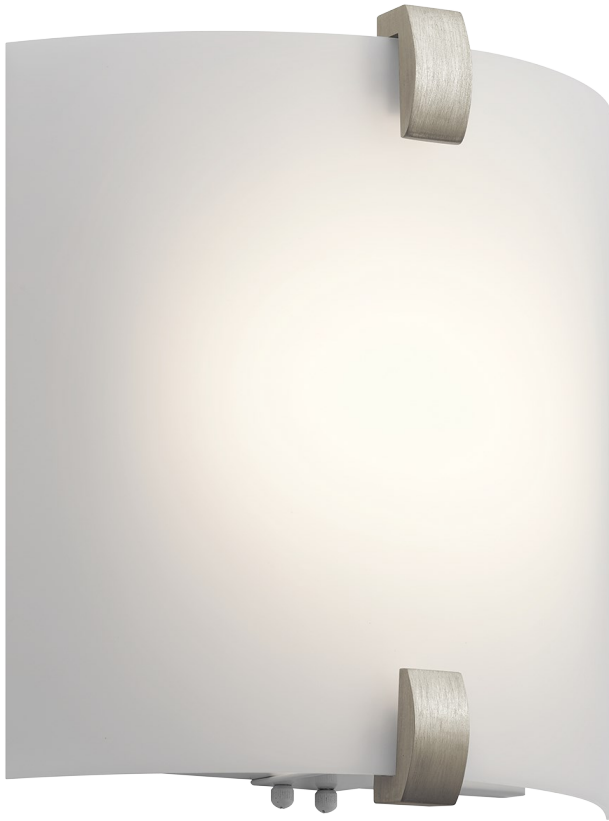

# 11" LED Wall Sconce NI

10795NILED (Brushed Nickel)

Project Name: \_\_\_\_\_  
Location: \_\_\_\_\_  
Type: \_\_\_\_\_  
Qty: \_\_\_\_\_  
Comments: \_\_\_\_\_

## Ordering Information

Product ID	10795NILED
Finish	Brushed Nickel

## Dimensions

Extension	4.00"
Height from center of Wall opening	6.00"
Base Backplate	8.00 X 9.50
Weight	1.00 LBS

## Specifications

Material	Plastic
Diffuser Description	White Acrylic