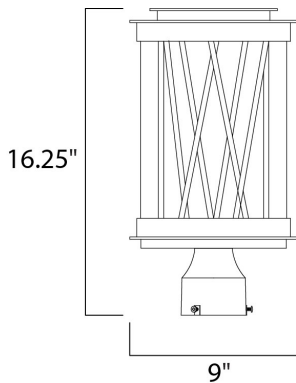

PRODUCT DESCRIPTION

Polished rods are arranged in a creative pattern to create a unique lighting design. This oval shape fixture is available in two finish combinations, Textured Ebony with Polished Chrome rods and Galaxy Bronze with French Gold rods. The rods are supported using clear acrylic which allows for the LED light source to illuminate through the fixture and out the open bottom for excellent down light.

MEASUREMENTS

DIMENSION : 9." L x 9." W x 16.25" H
 HANGING WEIGHT : 10.01 lb

LAMPING

INPUT VOLTAGE : 120V
 LUMENS : 700 Rated (0 Del.)
 BULB : 1 x 10W (INTEGRATED), 10W Total
 DIMMABLE : Dimmable
 CRI : 80+ CRI
 COLOR_TEMP : 3000K