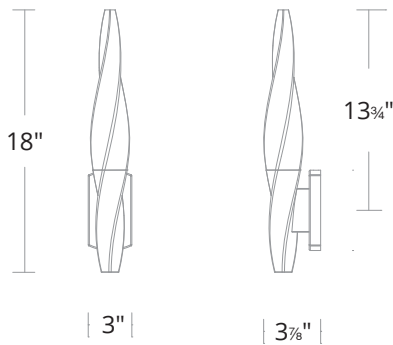

KINDJAL

BWS13218

Project: _____
Location: _____
Fixture Type: _____
Catalog Number: _____

AVAILABLE FINISHES

AB: Aged Brass

BK: Black

PN: Polished Nickel

DESCRIPTION

A subtle twist of luxe. Kindjal is an exquisite optic crystal icicle that twists to a point from a cohesive metal casting that conceals a powerful LED that provides ample illumination. Stylish, textured materiality.

LINE DRAWING

FEATURES

- Built-in color temperature adjustability switch from 3000K/3500K/4000K at time of installation
- Thin canopy conceals a proprietary universal 120V-220V-277V driver
- Ambient and down illumination

SPECIFICATIONS

CRI	90
Dimming	ELV, 0-10V, TRIAC
Standards	ETL/cETL, Damp, Title 24, ADA

REPLACEMENT PARTS

- RPL-GLA-13218-01 - Crystal

Model	Size	LED Color Temp	Finish	Voltage	Wattage	Weight	LED Lumens	Delivered Lumens
BWS13218	18"	3000K/3500K/4000K	AB Aged Brass BK Black PN Polished Nickel	120-277V	12W	3 lb	900	502

Example: BWS13218-AB