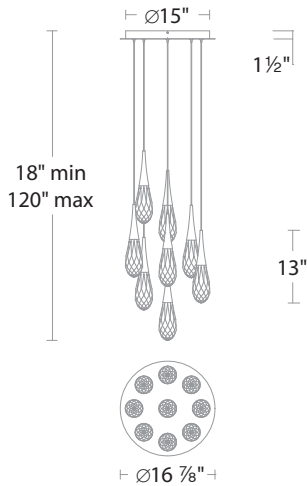

BK: Black

PN: Polished Nickel

DESCRIPTION

Height-adjustable, faceted crystal teardrop elements float in mid-air. Cascading from above and perfectly designed for illuminating foyers and dining tables while making a dramatic design statement in a range of residential and hospitality environments.

FEATURES

- Built-in color temperature adjustability switch from 3000K/3500K/4000K at time of installation
- Thin powered aircraft cables provide an ultra clean look for adjustable suspension height
- Canopy conceals a proprietary universal 120V-220V-277V driver
- Can be mounted on a sloped ceiling

SPECIFICATIONS

CRI	90
Dimming	ELV, 0-10V, TRIAC
Standards	ETL/cETL, Damp, Title 24

REPLACEMENT PARTS

- RPL-GLA-21213 - Crystal

LINE DRAWING

Model	Size	LED Color Temp	Finish	Voltage	Wattage	Weight	LED Lumens	Delivered Lumens
BPD21209	9 lights	3000K/3500K/4000K	AB Aged Brass BK Black PN Polished Nickel	120-277V	59W	47 lb	5265	3510